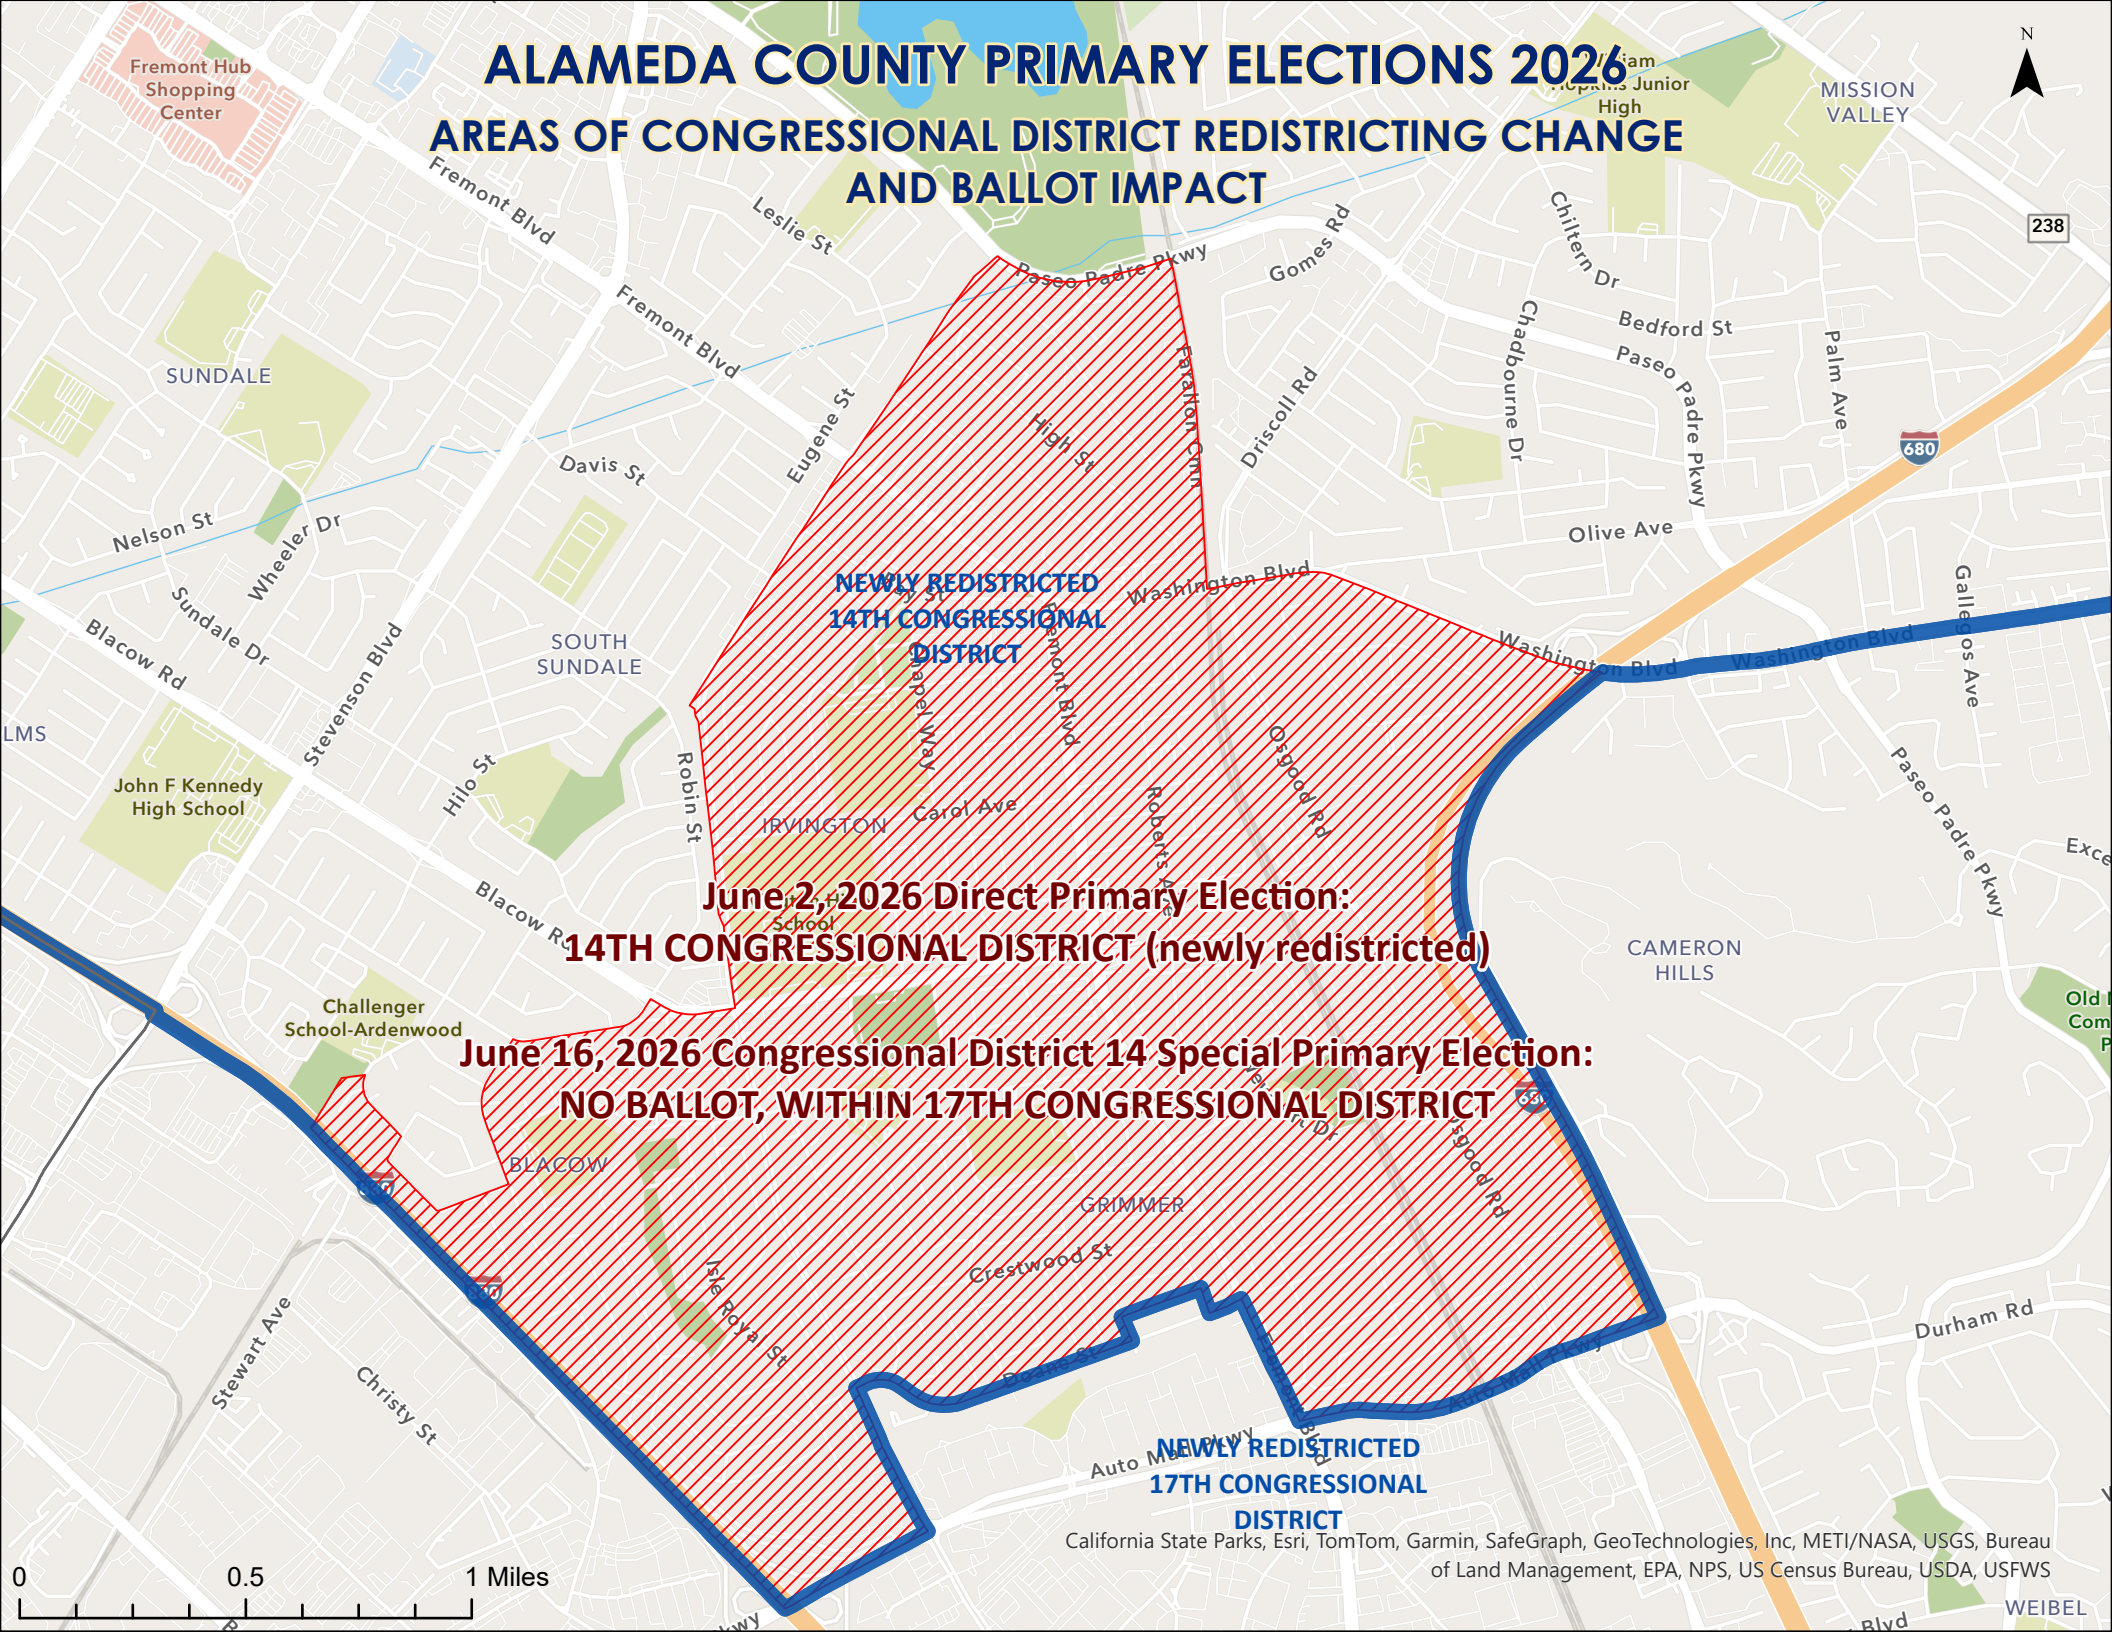

ALAMEDA COUNTY PRIMARY ELECTIONS 2026

AREAS OF CONGRESSIONAL DISTRICT REDISTRICTING CHANGE AND BALLOT IMPACT

**NEWLY REDISTRICTED
14TH CONGRESSIONAL
DISTRICT**

**June 2, 2026 Direct Primary Election:
14TH CONGRESSIONAL DISTRICT (newly redistricted)**

**June 16, 2026 Congressional District 14 Special Primary Election:
NO BALLOT, WITHIN 17TH CONGRESSIONAL DISTRICT**

**NEWLY REDISTRICTED
17TH CONGRESSIONAL
DISTRICT**

California State Parks, Esri, TomTom, Garmin, SafeGraph, GeoTechnologies, Inc, METI/NASA, USGS, Bureau of Land Management, EPA, NPS, US Census Bureau, USDA, USFWS