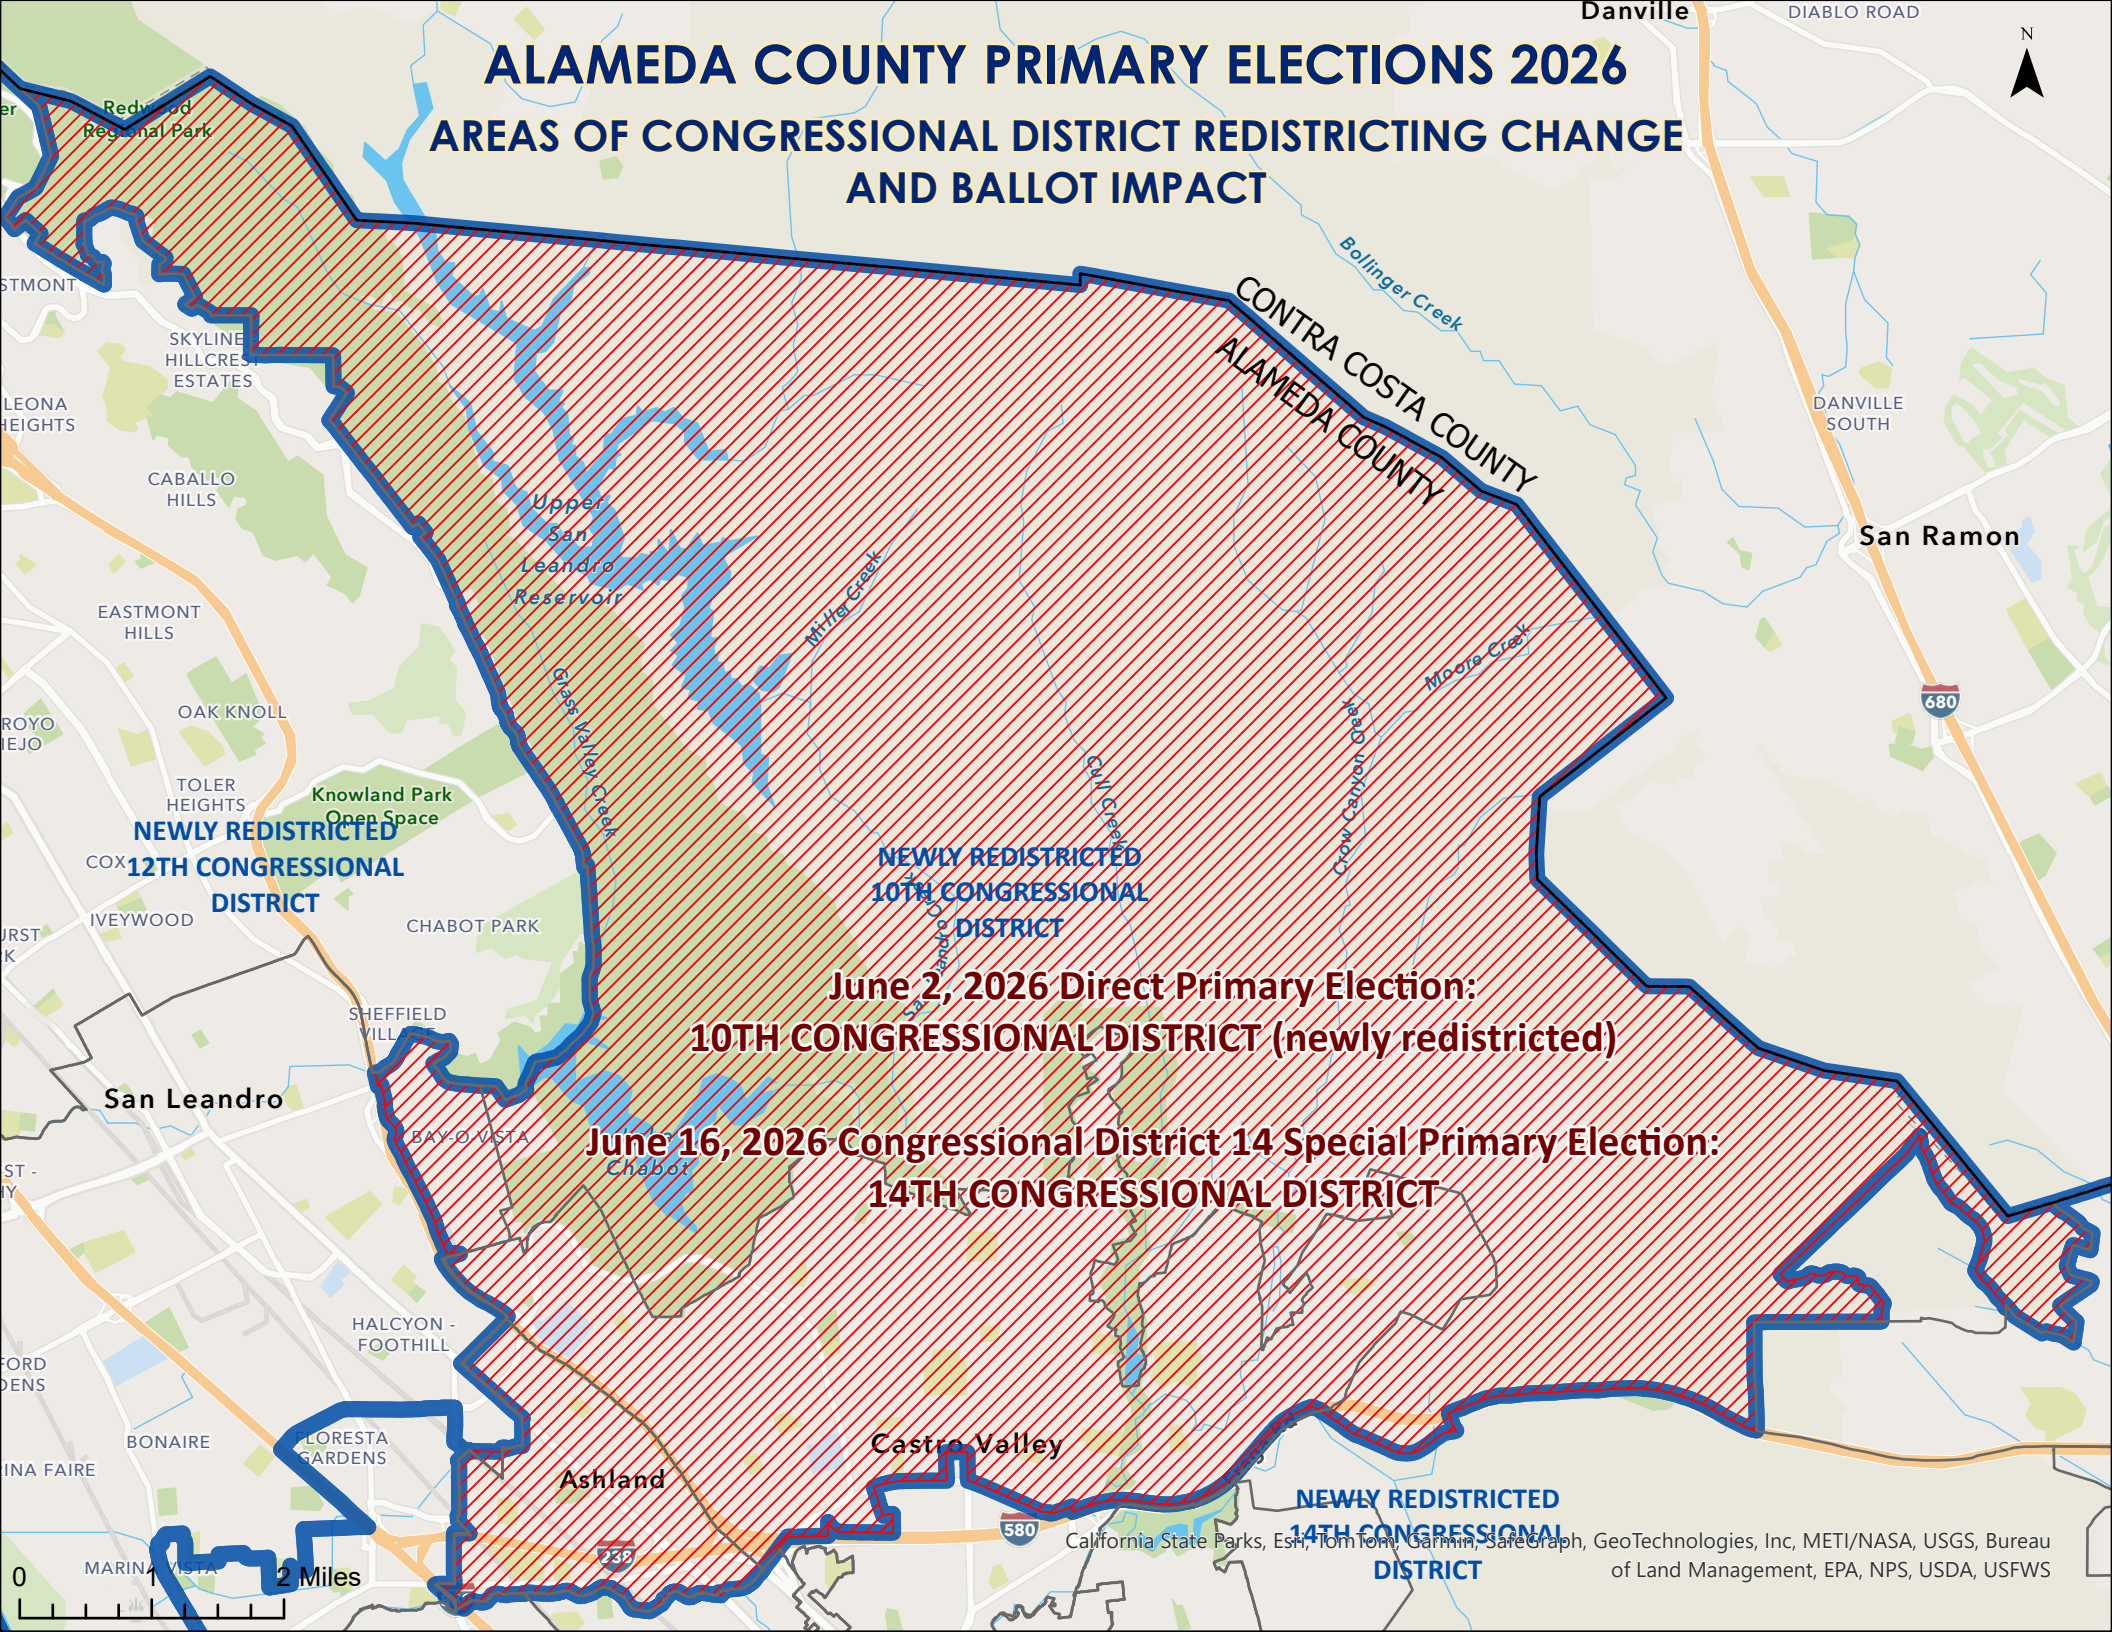

# ALAMEDA COUNTY PRIMARY ELECTIONS 2026

## AREAS OF CONGRESSIONAL DISTRICT REDISTRICTING CHANGE AND BALLOT IMPACT

**June 2, 2026 Direct Primary Election:  
10TH CONGRESSIONAL DISTRICT (newly redistricted)**

**June 16, 2026 Congressional District 14 Special Primary Election:  
14TH CONGRESSIONAL DISTRICT**